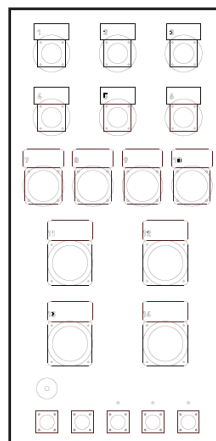

IN

Set Of 3PH+N+E IP67 800A Powersafe Powerlock Panel Mount Drain Connector

OUT

4x 125A 415V 3PH+N+E IP67 Panel Sockets
Protected by 4x 125A C TYPE 4P MCB & Variable Switchable RCD
4x 63A 415V 3PH+N+E IP67 Panel Sockets
Protected by 4x 63A C TYPE 4P MCB & Variable Switchable RCD
6x 32A 415V 3PH+N+E IP67 Panel Sockets
Protected by 6x 32A C TYPE 4P MCB & Variable Switchable RCD
Earth Stud

SOCKETS	PCE
SWITCHGEAR	EATON
VARIABLE RCD	ORION
POWERLOCKS	3 PHASE
HOUSING MATERIAL	FIRE RETARDENT HDPE

HEIGHT	1510mm
WIDTH	648mm
DEPTH	420mm
WEIGHT	112kg

POWERING INDUSTRY SOLUTIONS NATIONWIDE

North West Depot
Park Industrial Estate
Gasket Street, St Helens
WA9 1PX