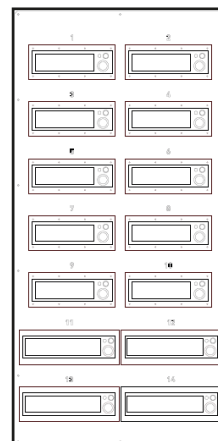

IN

Set Of 3PH+N+E IP67 800A Powersafe Powerlock Panel Mount Drain Connector

OUT

4x 125A 415V 3PH+N+E IP67 Panel Sockets
Protected by 4x 125A C TYPE 4P MCB & Variable Switchable RCD
4x 63A 415V 3PH+N+E IP67 Panel Sockets
Protected by 4x 63A C TYPE 4P MCB & Variable Switchable RCD
6x 32A 415V 3PH+N+E IP67 Panel Sockets
Protected by 6x 32A C TYPE 4P MCB & Variable Switchable RCD
Earth Stud

SOCKETS	PCE
SWITCHGEAR	EATON
VARIABLE RCD	ORION
POWERLOCKS	3 PHASE
HOUSING MATERIAL	FIRE RETARDENT HDPE

HEIGHT	1510mm
WIDTH	648mm
DEPTH	420mm
WEIGHT	112kg

POWERING INDUSTRY SOLUTIONS NATIONWIDE

North West Depot
Park Industrial Estate
Gasket Street, St Helens
WA9 1PX